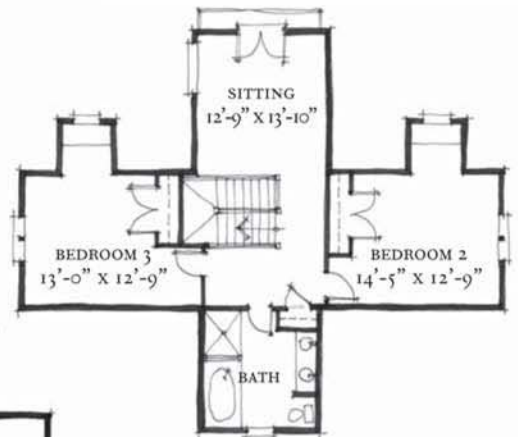

LONGVIEW HOUSE  
Homesite 70  
Whisper Mountain

Ground Floor Plan  
381 Square Feet

2636 Heated Square Feet

3 Bedrooms

2 1/2 Baths

Dimensions

68'-6" x 100'-6"

Identification

#NC0070

First Floor Plan  
1262 Square Feet

Second Floor Plan  
993 Square Feet