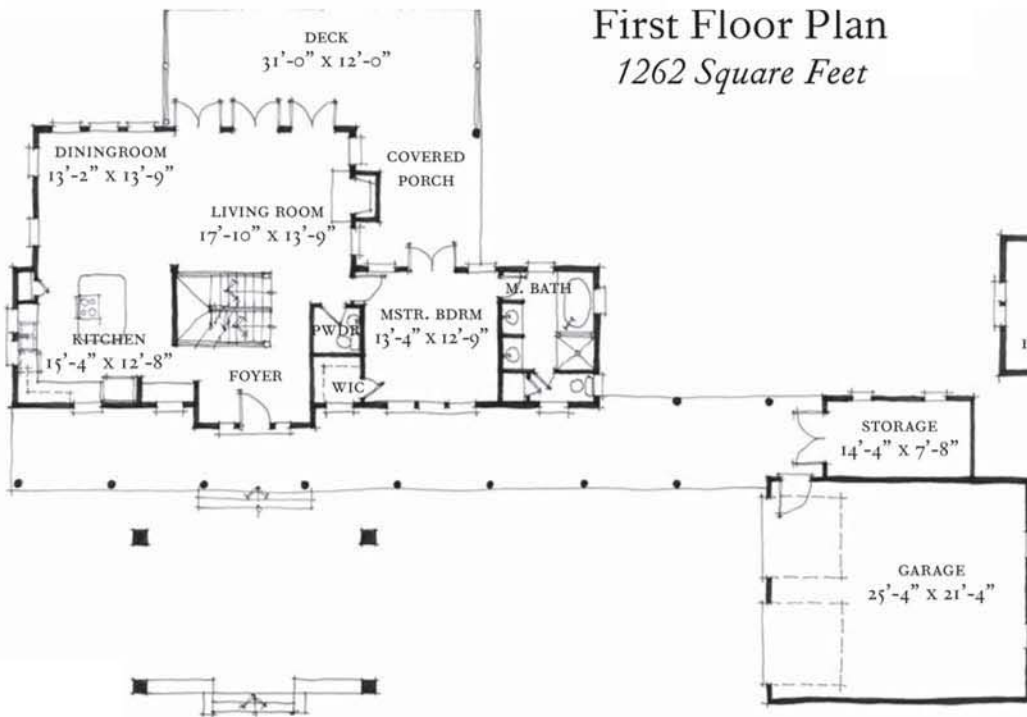

LONGVIEW HOUSE  
Homesite 70  
Whisper Mountain

Ground Floor Plan  
381 Square Feet

2636 Heated Square Feet

3 Bedrooms

2 1/2 Baths

Dimensions

68'-6" x 100'-6"

Identification

#NC0070

First Floor Plan  
1262 Square Feet

Second Floor Plan  
993 Square Feet