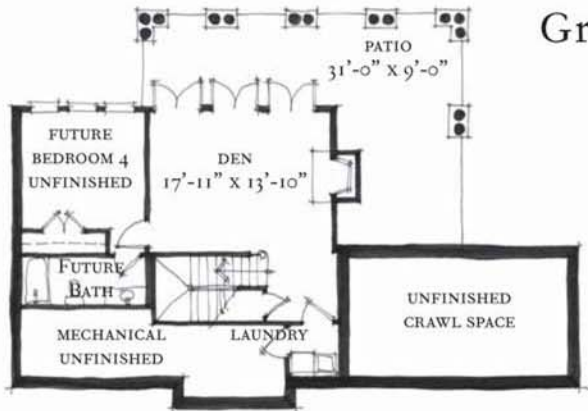

LONGVIEW HOUSE  
Homesite 70  
Whisper Mountain

Ground Floor Plan  
381 Square Feet

2636 Heated Square Feet

3 Bedrooms

2 1/2 Baths

Dimensions

68'-6" x 100'-6"

Identification

#NC0070

First Floor Plan  
1262 Square Feet

Second Floor Plan  
993 Square Feet